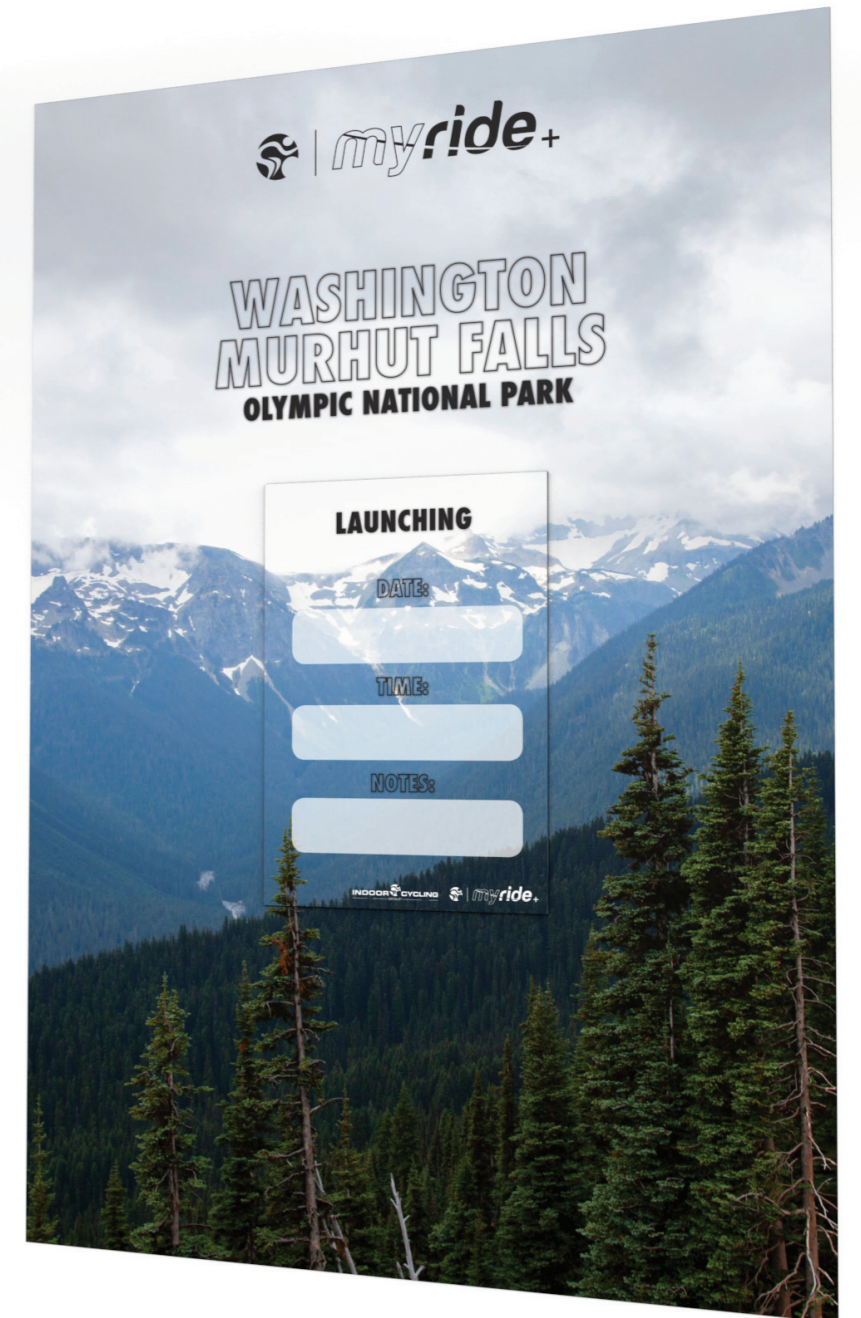

USER PACK - LIVE AND VIRTUAL COMBINED

LAUNCH PACK

50 X T-SHIRTS (1 X CHALLENGE/EXPEDITION)

1 X LEAFLET

1 X POS DISPLAY

POSTERS & PULLUPS

LAUNCH PACK

50 X T-SHIRTS (1 X CHALLENGE/EXPEDITION)