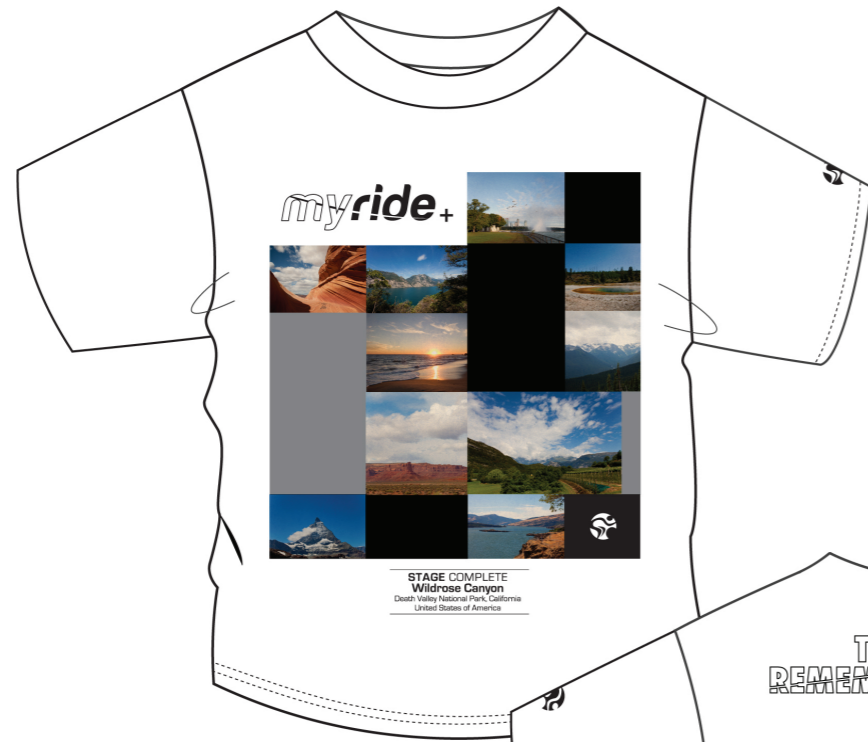

LAUNCH PACK

50 X T-SHIRTS (1 X CHALLENGE/EXPEDITION)

1 x LEAFLET

1 X POS DISPLAY